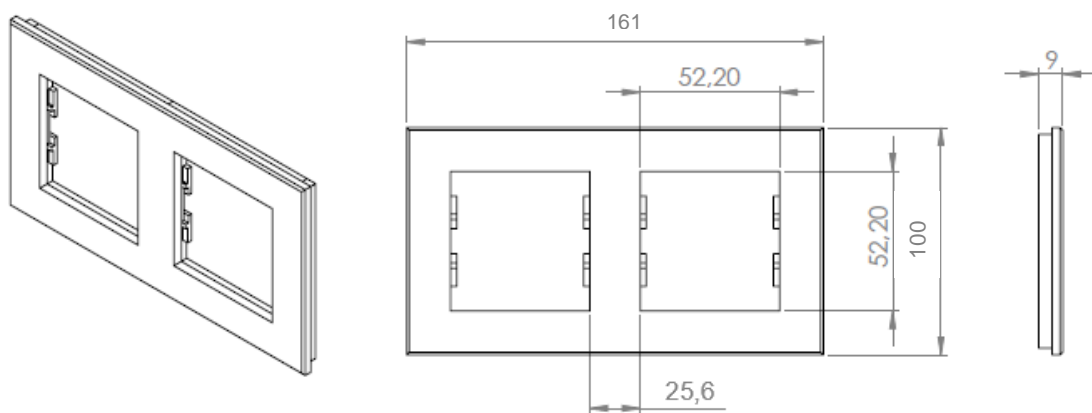

General Description

Mona Family offers a unique glass surface. Frames can be combined with various cores such as Ethernet (RJ45), Telephone (RJ11), Antenna, Home Electric Switch, Power sockets and etc... Detailed features are written below:

- Glass Material
- Minimalist design
- Wide collection of up to 5 Gang
- Wide range of colours
- Wide range core options

Technical Data

Type of protection	IP 20	EN 60 529
Safety class	II	EN 61 140
Number of units	- Up to 5 gang	
Material Type	- Tempered Glass	
Colour	- Black or White	
Core Dimension	- 52 x 52 mm cores compatible with: Schneider Asfora, Asfora Plus Series	
Installation	- Flush Mounted	
Mounting Direction	- Horizontally or Vertically	
Dimensions	- 1-gang	90 x 100 mm
	- 2-gang	161 x 100 mm
	- 3-gang	232 x 100 mm
	- 4-gang	303 x 100 mm
	- 5-gang	374 x 100 mm

Scale Drawing 1-gang

Scale Drawing 2-gang

Scale Drawing 3-gang

Scale Drawing 4-gang

Scale Drawing 5-gang