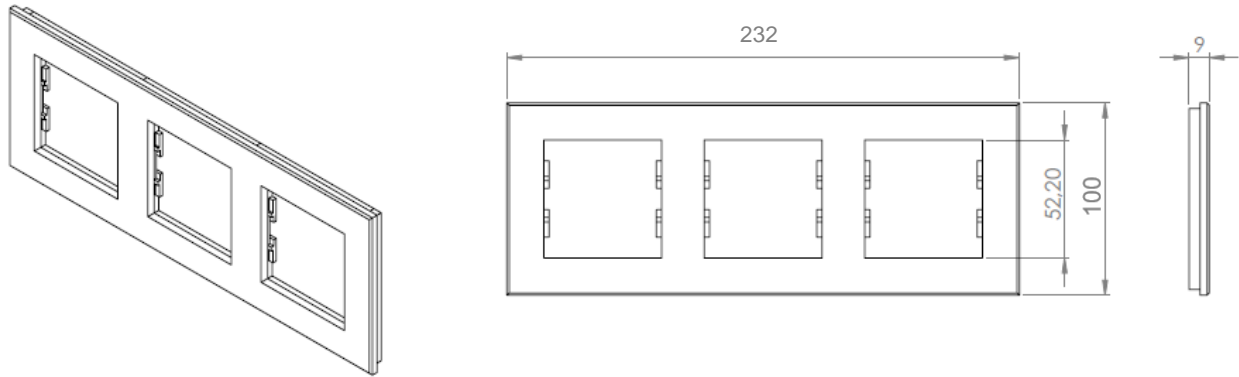

General Description

Mona Family offers a unique glass surface. Frames can be combined with various cores such as Ethernet (RJ45), Telephone (RJ11), Antenna, Home Electric Switch, Power sockets and etc... Detailed features are written below:

- Glass Material
- Minimalist design
- Wide collection of up to 5 Gang
- Wide range of colours
- Wide range core options

Technical Data

Type of protection	IP 20	EN 60 529
Safety class	II	EN 61 140
Number of units	- Up to 5 gang	
Material Type	- Tempered Glass	
Colour	- Black or White	
Core Dimension	- 52 x 52 mm cores compatible with: Schneider Asfora, Asfora Plus Series	
Installation	- Flush Mounted	
Mounting Direction	- Horizontally or Vertically	
Dimensions	- 1-gang	90 x 100 mm
	- 2-gang	161 x 100 mm
	- 3-gang	232 x 100 mm
	- 4-gang	303 x 100 mm
	- 5-gang	374 x 100 mm

Scale Drawing 1-gang

Scale Drawing 2-gang

Scale Drawing 3-gang

Scale Drawing 4-gang

Scale Drawing 5-gang