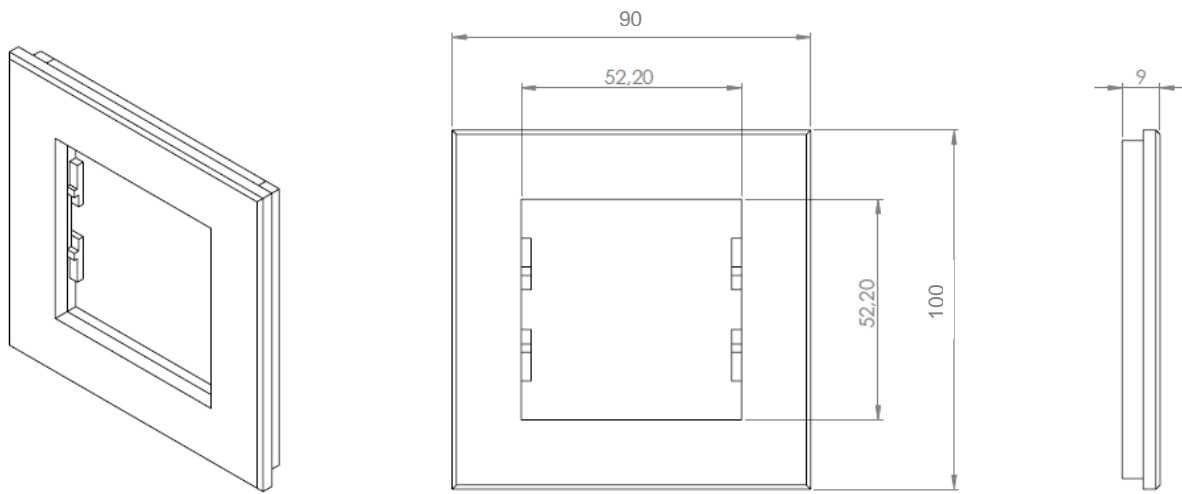

General Description

Mona Family offers a unique glass surface. Frames can be combined with various cores such as Ethernet (RJ45), Telephone (RJ11), Antenna, Home Electric Switch, Power sockets and etc... Detailed features are written below:

- Glass Material
- Minimalist design
- Wide collection of up to 5 Gang
- Wide range of colours
- Wide range core options

Technical Data

Type of protection	IP 20	EN 60 529
Safety class	II	EN 61 140
Number of units	- Up to 5 gang	
Material Type	- Tempered Glass	
Colour	- Black or White	
Core Dimension	- 52 x 52 mm cores compatible with: Schneider Asfora, Asfora Plus Series	
Installation	- Flush Mounted	
Mounting Direction	- Horizontally or Vertically	
Dimensions	- 1-gang	90 x 100 mm
	- 2-gang	161 x 100 mm
	- 3-gang	232 x 100 mm
	- 4-gang	303 x 100 mm
	- 5-gang	374 x 100 mm

Scale Drawing 1-gang

Scale Drawing 2-gang

Scale Drawing 3-gang

Scale Drawing 4-gang

Scale Drawing 5-gang