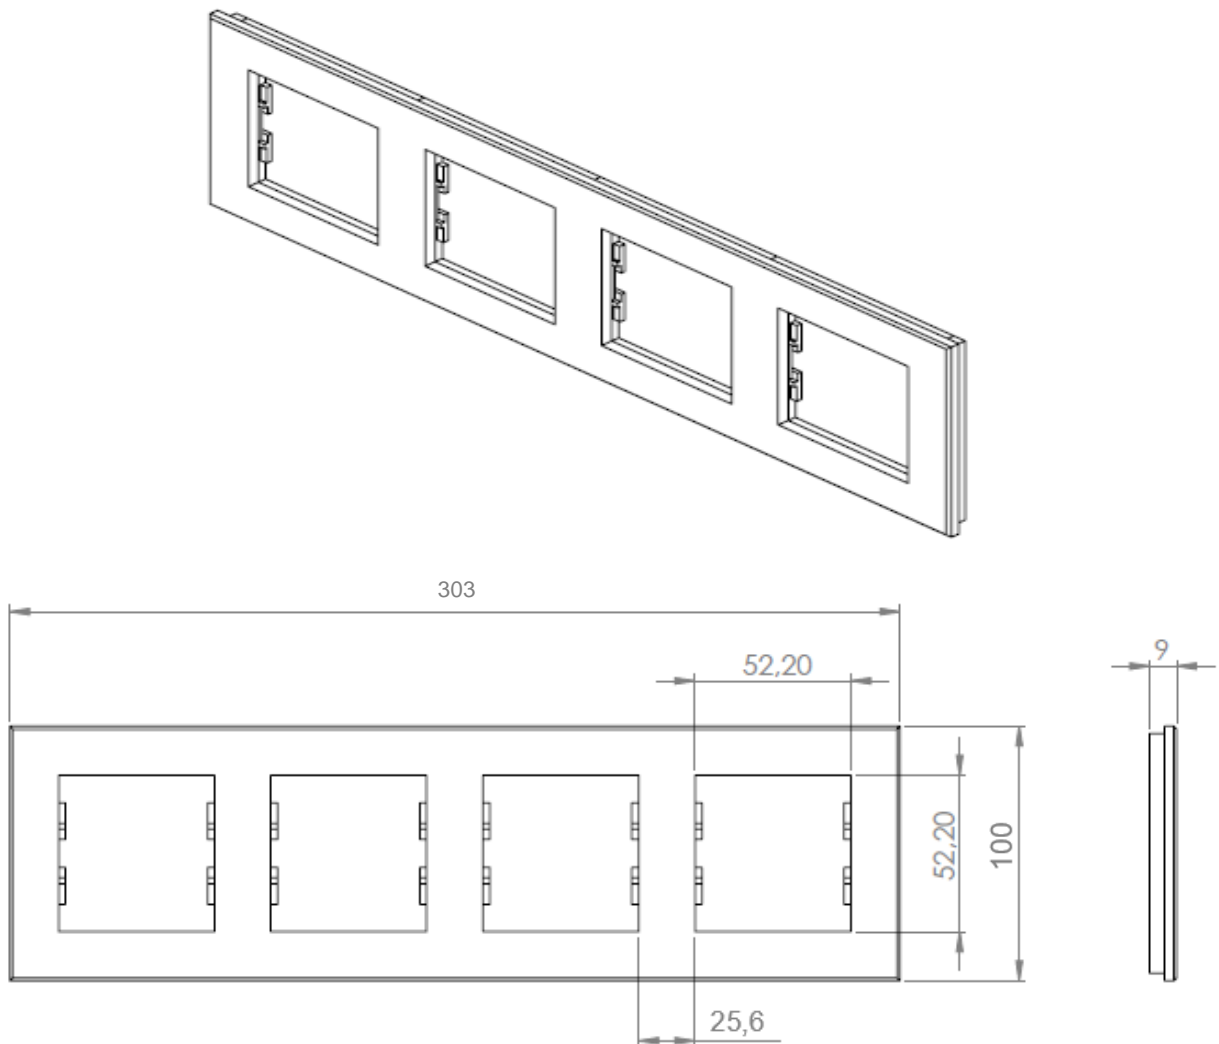

General Description

Mona Family offers a unique glass surface. Frames can be combined with various cores such as Ethernet (RJ45), Telephone (RJ11), Antenna, Home Electric Switch, Power sockets and etc... Detailed features are written below:

- Glass Material
- Minimalist design
- Wide collection of up to 5 Gang
- Wide range of colours
- Wide range core options

Technical Data

Type of protection	IP 20	EN 60 529
Safety class	II	EN 61 140
Number of units	- Up to 5 gang	
Material Type	- Tempered Glass	
Colour	- Black or White	
Core Dimension	- 52 x 52 mm cores compatible with: Schneider Asfora, Asfora Plus Series	
Installation	- Flush Mounted	
Mounting Direction	- Horizontally or Vertically	
Dimensions	- 1-gang	90 x 100 mm
	- 2-gang	161 x 100 mm
	- 3-gang	232 x 100 mm
	- 4-gang	303 x 100 mm
	- 5-gang	374 x 100 mm

Scale Drawing 1-gang

Scale Drawing 2-gang

Scale Drawing 3-gang

Scale Drawing 4-gang

Scale Drawing 5-gang