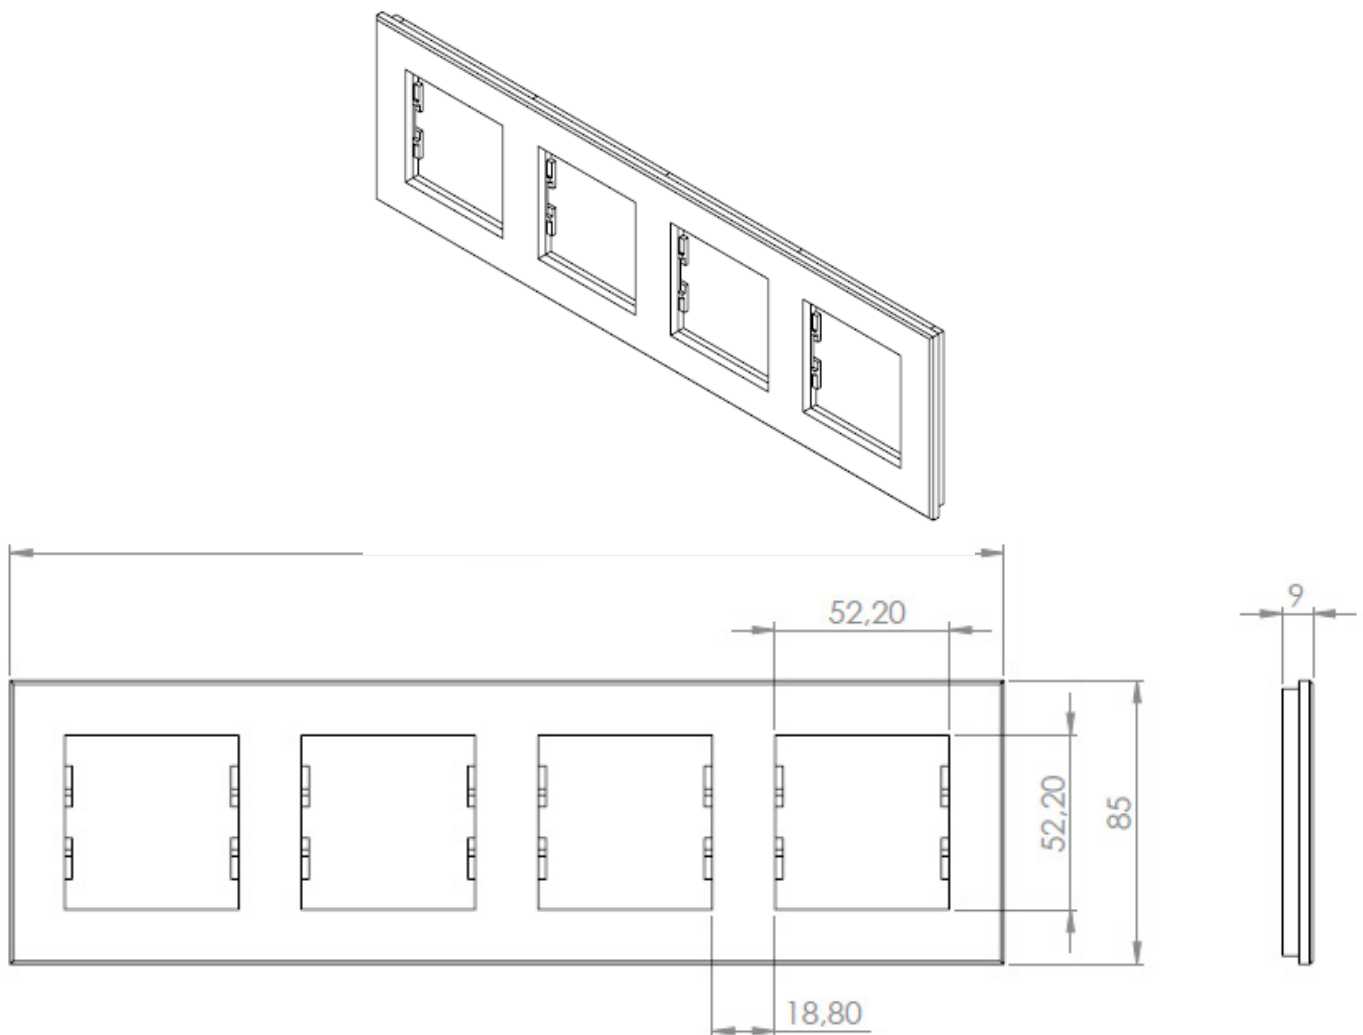

Datasheet MONA Socket Frames

EAE MONA Series

All you need is EAE

General Description

Mona Family offers a unique glass surface. Frames can be combined with various cores such as Ethernet (RJ45), Telephone (RJ11), Antenna, Home Electric Switch, Power sockets and etc... Detailed features are written below:

- Glass Material
- Minimalist design
- Wide collection of up to 5 Gang
- Wide range of colours
- Wide range core options

Technical Data

Type of protection	IP 20	EN 60 529
Safety class	II	EN 61 140
Number of units	- Up to 5 gang	
Material Type	- Tempered Glass	
Colour	- Black or White	
Core Dimension	- 52 x 52 mm cores compatible with: Schneider Asfora, Asfora Plus Series	
Installation	- Flush Mounted	
Mounting Direction	- Horizontally or Vertically	
Dimensions	- 1-gang - 2-gang - 3-gang - 4-gang - 5-gang	90 x 100 mm 161 x 100 mm 232 x 100 mm 303 x 100 mm 374 x 100 mm

Scale Drawing 1-gang

Scale Drawing 2-gang

Scale Drawing 3-gang

Scale Drawing 4-gang

Scale Drawing 5-gang