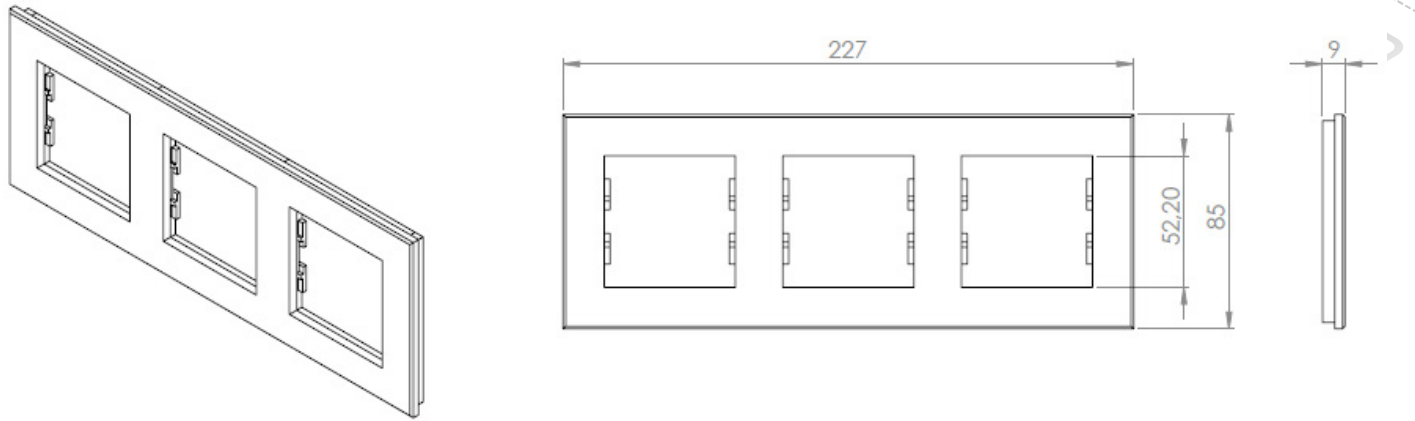

Datasheet MONA Socket Frames

EAE MONA Series

All you need is EAE

General Description

Mona Family offers a unique glass surface. Frames can be combined with various cores such as Ethernet (RJ45), Telephone (RJ11), Antenna, Home Electric Switch, Power sockets and etc... Detailed features are written below:

- Glass Material
- Minimalist design
- Wide collection of up to 5 Gang
- Wide range of colours
- Wide range core options

Technical Data

Type of protection	IP 20	EN 60 529
Safety class	II	EN 61 140
Number of units	- Up to 5 gang	
Material Type	- Tempered Glass	
Colour	- Black or White	
Core Dimension	- 52 x 52 mm cores compatible with: Schneider Asfora, Asfora Plus Series	
Installation	- Flush Mounted	
Mounting Direction	- Horizontally or Vertically	
Dimensions	- 1-gang - 2-gang - 3-gang - 4-gang - 5-gang	90 x 100 mm 161 x 100 mm 232 x 100 mm 303 x 100 mm 374 x 100 mm

Scale Drawing 1-gang

Scale Drawing 2-gang

Scale Drawing 3-gang

Scale Drawing 4-gang

Scale Drawing 5-gang