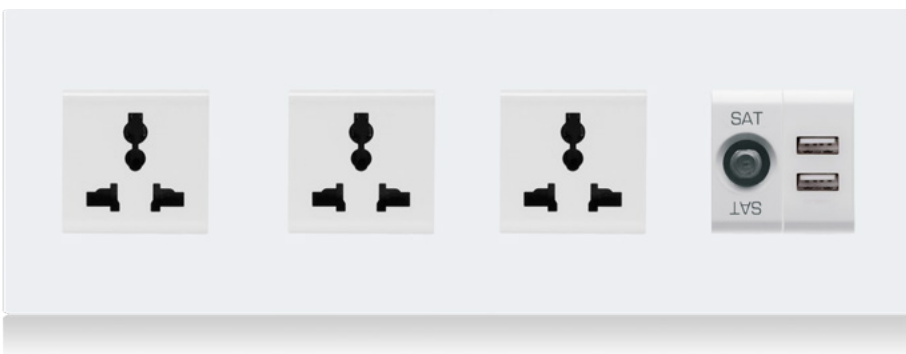

Datasheet MONA Socket Frames

EAE MONA Series

All you need is EAE

General Description

Mona Family offers a unique glass surface. Frames can be combined with various cores such as Ethernet (RJ45), Telephone (RJ11), Antenna, Home Electric Switch, Power sockets and etc... Detailed features are written below:

- Glass Material
- Minimalist design
- Wide collection of up to 5 Gang
- Wide range of colours
- Wide range core options

Technical Data

Type of protection	IP 20	EN 60 529
Safety class	II	EN 61 140
Number of units	- Up to 5 gang	
Material Type	- Tempered Glass	
Colour	- Black or White	
Core Dimension	- 52 x 52 mm cores compatible with: Schneider Asfora, Asfora Plus Series	
Installation	- Flush Mounted	
Mounting Direction	- Horizontally or Vertically	
Dimensions	- 1-gang - 2-gang - 3-gang - 4-gang - 5-gang	90 x 100 mm 161 x 100 mm 232 x 100 mm 303 x 100 mm 374 x 100 mm

Scale Drawing 1-gang

Scale Drawing 2-gang

Scale Drawing 3-gang

Scale Drawing 4-gang

Scale Drawing 5-gang