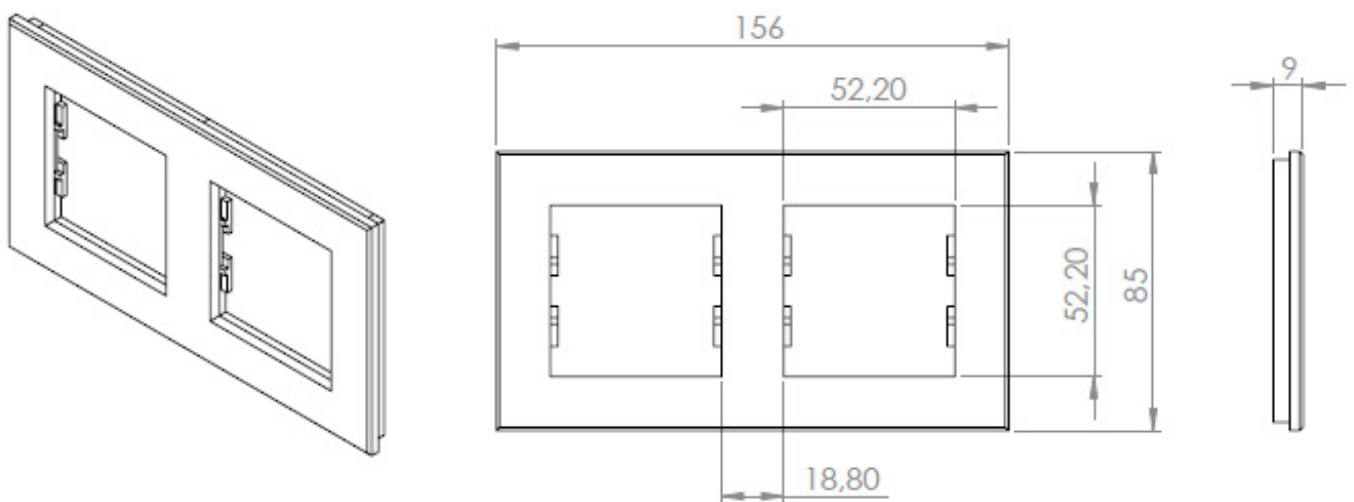

Datasheet MONA Socket Frames

EAE MONA Series

All you need is EAE

General Description

Mona Family offers a unique glass surface. Frames can be combined with various cores such as Ethernet (RJ45), Telephone (RJ11), Antenna, Home Electric Switch, Power sockets and etc... Detailed features are written below:

- Glass Material
- Minimalist design
- Wide collection of up to 5 Gang
- Wide range of colours
- Wide range core options

Technical Data

Type of protection	IP 20	EN 60 529
Safety class	II	EN 61 140
Number of units	- Up to 5 gang	
Material Type	- Tempered Glass	
Colour	- Black or White	
Core Dimension	- 52 x 52 mm cores compatible with: Schneider Asfora, Asfora Plus Series	
Installation	- Flush Mounted	
Mounting Direction	- Horizontally or Vertically	
Dimensions	- 1-gang - 2-gang - 3-gang - 4-gang - 5-gang	90 x 100 mm 161 x 100 mm 232 x 100 mm 303 x 100 mm 374 x 100 mm

Scale Drawing 1-gang

Scale Drawing 2-gang

Scale Drawing 3-gang

Scale Drawing 4-gang

Scale Drawing 5-gang