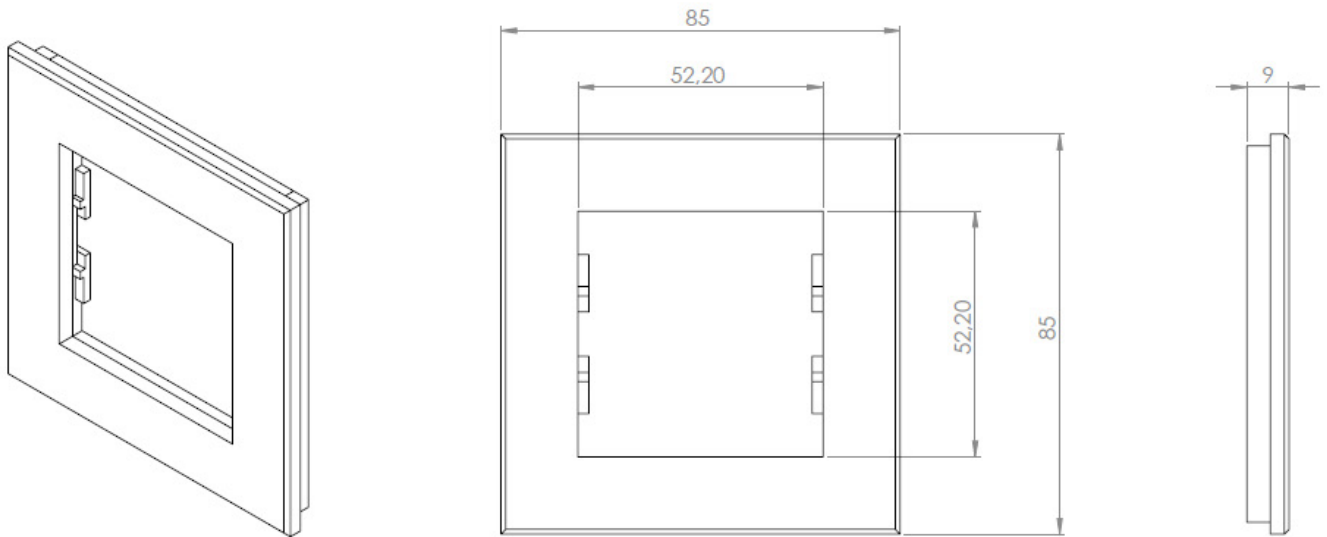

Datasheet MONA Socket Frames

EAE MONA Series

All you need is EAE

General Description

Mona Family offers a unique glass surface. Frames can be combined with various cores such as Ethernet (RJ45), Telephone (RJ11), Antenna, Home Electric Switch, Power sockets and etc... Detailed features are written below:

- Glass Material
- Minimalist design
- Wide collection of up to 5 Gang
- Wide range of colours
- Wide range core options

Technical Data

Type of protection	IP 20	EN 60 529
Safety class	II	EN 61 140
Number of units	- Up to 5 gang	
Material Type	- Tempered Glass	
Colour	- Black or White	
Core Dimension	- 52 x 52 mm cores compatible with: Schneider Asfora, Asfora Plus Series	
Installation	- Flush Mounted	
Mounting Direction	- Horizontally or Vertically	
Dimensions	- 1-gang - 2-gang - 3-gang - 4-gang - 5-gang	90 x 100 mm 161 x 100 mm 232 x 100 mm 303 x 100 mm 374 x 100 mm

Scale Drawing 1-gang

Scale Drawing 2-gang

Scale Drawing 3-gang

Scale Drawing 4-gang

Scale Drawing 5-gang