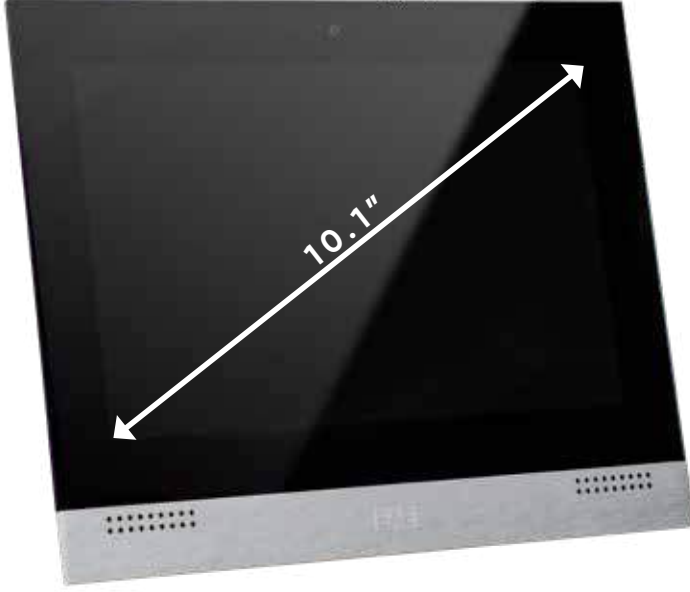

Renk Seçenekleri

Naturel

Antrasit

Miola Teknik Özellikler

EKRAN BOYUTU	7" MIOLA KNX-TP	10.1" MIOLA KNX-TP
İşlemci	PX30 Yonga Seti	PX30 Yonga Seti
RAM	1GB	1GB
Hard Disk	8GB EMMC	8GB EMMC
İşletim Sistemi	Android 8.0	Android 8.0
Güç Kaynağı	12-30 VDC	12-30 VDC
Çözünürlük	600x1024px	1280x800px
Dokunmatik Panel	Project Capacitive Touch	Project Capacitive Touch
Ses	1x2W Hoparlör 1x Mikrofon	1x2W Hoparlör 1x Mikrofon
Giriş	5 Digital Inputs	5 Digital Inputs
Bağlantılar	KNX - TP	KNX - TP
LAN	2	2
Çift Ağ Bağlantısı	Evet	Evet
Kurulum	Siva altı montaj kutusu	Siva altı montaj kutusu
Max Aksesuar Limiti	254	v254
Max Oda Limiti	254	254
Interkom Standartı	SIP 2.0	SIP 2.0
Duvar Üstü Boyut	140 x 235 x 4 mm	264 x 208 x 4 mm

* High voltage and overcurrent protection, insulated